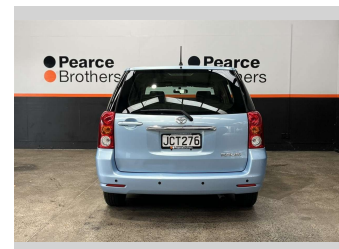

2006 Toyota RAUM 1.5P, FUEL SAVER, LOW KMS

Purchase Price **\$6,990**
Includes GST, Registration & Licensing

Finance may be available on this vehicle. Ask one of our friendly staff for more information.

Body Style
RV/SUV

Odometer
99,076 km

Engine
1490 cc

Fuel Type
Petrol

Transmission
Automatic

Wheels
-

VIN
7AT0H638X15098345

Interior
-

Safety

Based on 2025 VSRR rating

Reg No.
JCT276

Ext Colour
Blue

History
Ex-Overseas

Seats
5 seats

CO2 Emissions
★★★★☆
179 grams/km

Energy Economy
★★☆☆☆
Annual fuel cost of \$2,940
7.5L per 100km