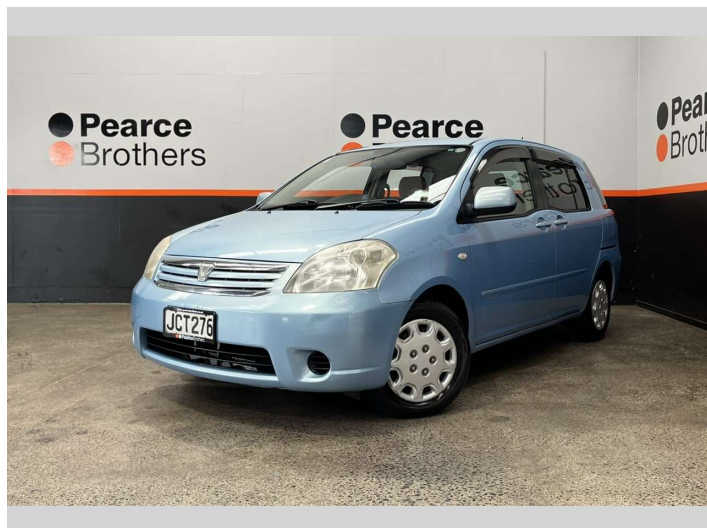

2006 Toyota RAUM 1.5P, FUEL SAVER, LOW KMS

Purchase Price **\$6,990**
Includes GST, Registration & Licensing

Finance may be available on this vehicle. Ask one of our friendly staff for more information.

Body Style
RV/SUV

Odometer
99,076 km

Engine
1490 cc

Fuel Type
Petrol

Transmission
Automatic

Wheels
-

VIN
7AT0H638X15098345

Interior
-

Safety

Based on 2025 VSRR rating

Reg No.
JCT276

Ext Colour
Blue

History
Ex-Overseas

Seats
5 seats

CO2 Emissions
★★★★☆
179 grams/km

Energy Economy
★★☆☆☆
Annual fuel cost of \$2,940
7.5L per 100km