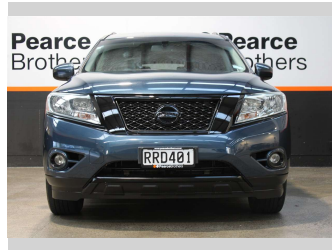

# 2014 Nissan Pathfinder TI HIGH SPEC 4X4 7 SEATER

**Purchase Price** **\$16,990**  
Includes GST, Registration & Licensing

Finance may be available on this vehicle. Ask one of our friendly staff for more information.

Body Style  
**5 door, Wagon**

Odometer  
**156,930 km**

Engine  
**3498 cc, Diesel**

Fuel Type  
**Petrol**

Transmission  
**CVT**

Wheels  
-

VIN  
**5N1AR2MM2EC650694**

Interior  
-