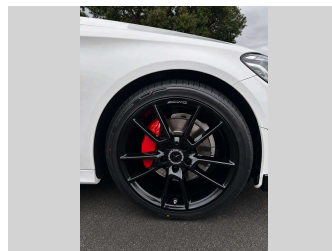

2019 Mercedes-Benz C 200 NZ NEW AMG SPORTS

Purchase Price **$34,975**
Includes GST, Registration & Licensing

Finance may be available on this vehicle. Ask one of our friendly staff for more information.

Gain peace of mind with Mechanical Breakdown Insurance. **Ask us how.**

Top features

None Listed

Body Style
4 door, Sedan

Odometer
85,148 km

Engine
1497 cc, In-Line

Fuel Type
Petrol

Transmission
Automatic

Wheels
-

VIN
WDD2050772R48586X

Interior
Black

Safety

Based on 2025 UCSR rating for 14-23 models

Reg No.
RRM457

Ext Colour
white

History
NZ New

Seats
5 seats, Leather

CO2 Emissions
★★★★☆
161 grams/km

Energy Economy
★★★☆☆
Annual fuel cost of $2,780
7.1L per 100km

Cost per year is an estimate based on petrol price of $2.80 per litre and an average distance of 14000 km. Emissions and Energy Economy figures standardised to 3P WLTP.

Stock ID: 40702

Pearce Brothers | Phone 09 2777 335 | Email natalia@pearcebrothers.co.nz
122 Great South Road, Papatoetoe, Auckland 2025, New Zealand
www.pearcebrothers.co.nz

★★★★★
4.70 | 1392 reviews