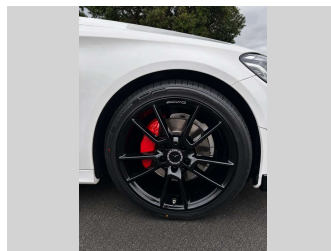

# 2019 Mercedes-Benz C 200 NZ NEW AMG SPORTS

**Purchase Price** **\$34,975**  
Includes GST, Registration & Licensing

Finance may be available on this vehicle. Ask one of our friendly staff for more information.