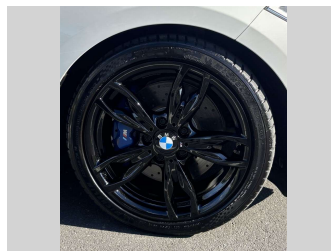

# 2015 BMW M235i 3LTR TWIN SCROLL TURBO !!!!

**Purchase Price** **\$25,975**  
Includes GST, Registration & Licensing

Finance may be available on this vehicle. Ask one of our friendly staff for more information.

Gain peace of mind with Mechanical Breakdown Insurance. **Ask us how.**

**Top features**  
None Listed

**Body Style**  
2 door, Coupe

**Odometer**  
92,484 km

**Engine**  
2979 cc, In-Line

**Fuel Type**  
Petrol

**Transmission**  
Automatic

**Wheels**  
-

**VIN**  
WBA1J72070V23006F

**Interior**  
Black

**Safety**

Based on 2025 UCSR rating for 12-19 models

**Reg No.**  
-

**Ext Colour**  
white