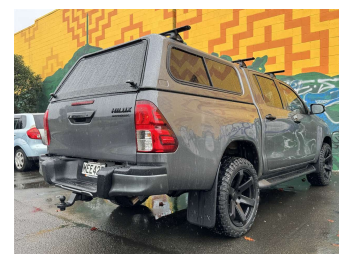

# 2019 Toyota Hilux SR5 CRUISER CANOPY

**Purchase Price** **\$36,995**  
Includes GST, Registration & Licensing

Finance may be available on this vehicle. Ask one of our friendly staff for more information.

Gain peace of mind with Mechanical Breakdown Insurance. **Ask us how.**

**Top features**

None Listed

Body Style  
**4 door, Ute**

Odometer  
**152,630 km**

Engine  
**2755 cc, In-Line**

Fuel Type  
**Diesel**