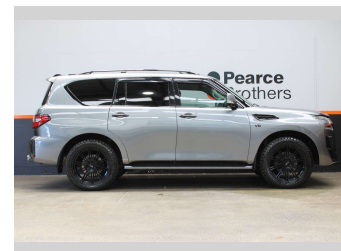

2021 Nissan Patrol TI-L 5.6P V8 4WD NZ NEW

Purchase Price **\$79,990**
Includes GST, Registration & Licensing

Finance may be available on this vehicle. Ask one of our friendly staff for more information.

Body Style
5 door, Wagon

Odometer
81,231 km

Engine
5552 cc, Petrol

Fuel Type
Petrol

Transmission
Automatic

Wheels
-

VIN
JN1TANY62A0153822

Interior
-