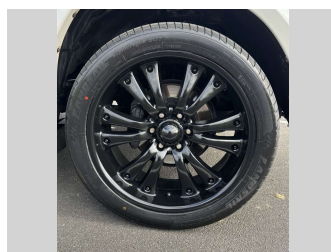

2007 Toyota Landcruiser Prado 4.0 PETROL 4X4 8

Purchase Price **\$25,975**
Includes GST, Registration & Licensing

Finance may be available on this vehicle. Ask one of our friendly staff for more information.

Gain peace of mind with Mechanical Breakdown Insurance. **Ask us how.**

Top features
None Listed

Body Style
5 door, SUV

Odometer
157,764 km

Engine
3950 cc, In-Line

Fuel Type
Petrol

Transmission
Automatic, 4WD