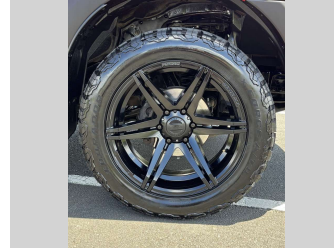

# 2020 Ford Ranger FX4 DOUBLE DUAL RANGE 4X4

**Purchase Price** **\$35,975**  
Includes GST, Registration & Licensing

Finance may be available on this vehicle. Ask one of our friendly staff for more information.

Gain peace of mind with Mechanical Breakdown Insurance. **Ask us how.**

**Top features**  
None Listed

**Body Style**  
4 door, Ute

**Odometer**  
128,606 km

**Engine**  
1996 cc, In-Line

**Fuel Type**  
Diesel

**History**  
NZ New, 4 owners

**Seats**  
5 seats, Leather

**CO2 Emissions**  
★★★★☆☆  
225 grams/km

**Energy Economy**  
★★★★☆☆  
**Annual fuel cost of \$3,440**  
8.5L per 100km

Cost per year is an estimate based on diesel price of \$2.00 per litre and an average distance of 14000 km. Includes Road User Charges (RUC). Emissions and Energy Economy figures standardised to 3P WLTP.