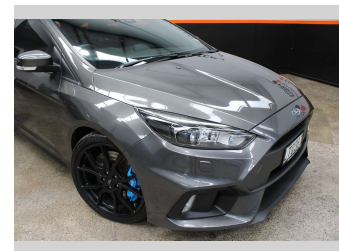

# 2016 Ford Focus RS 2.3 TURBO 4WD

**Purchase Price** **\$42,990**  
Includes GST, Registration & Licensing

Finance may be available on this vehicle. Ask one of our friendly staff for more information.

UDC  
New Zealand's Finance Company  
MARAC  
MEANS FINANCE

Body Style  
**5 door, Hatchback**

Odometer  
**61,779 km**

Engine  
**2261 cc, Internal Combustion**

Fuel Type  
**Petrol**

Transmission  
**MANUAL**

Wheels  
-

VIN  
**WF05XXGCC5GR75203**

Interior  
-