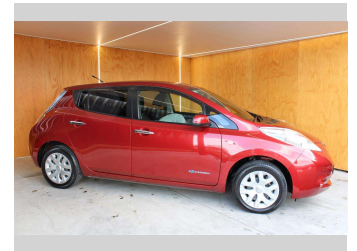

2015 Nissan Leaf LOW KMS EV ZERO EMISSIONS

Purchase Price **\$7,990**
Includes GST, Registration & Licensing

Finance may be available on this vehicle. Ask one of our friendly staff for more information.

Gain peace of mind with Mechanical Breakdown Insurance. **Ask us how.**

Top features
None Listed

Body Style
Hatchback

Odometer
44,627 km

Engine
0 cc, Electric

Fuel Type
Electric

Transmission
Automatic

Wheels
-