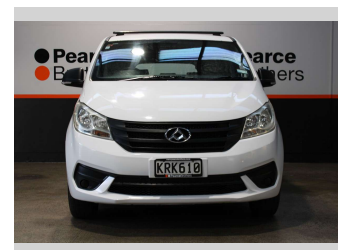

2017 LDV G10 CARGO, NZ NEW, DUAL SLIDING

Purchase Price **\$9,990**
Includes GST, Registration & Licensing

Finance may be available on this vehicle. Ask one of our friendly staff for more information.

Gain peace of mind with Mechanical Breakdown Insurance. **Ask us how.**

Body Style
5 door, People Movers

Odometer
109,375 km

Engine
2000 cc

Fuel Type
Petrol

Transmission
Automatic

Wheels
-

VIN
LSKG4AL19GA422683

Interior
-

Safety

Based on 2025 VSRR rating

Reg No.
KRK610

Ext Colour
White

History
NZ New

Seats
5 seats

CO2 Emissions
☆☆☆☆☆☆
303 grams/km

Energy Economy
☆☆☆☆☆☆
**Annual fuel cost of \$5,100
13L per 100km**