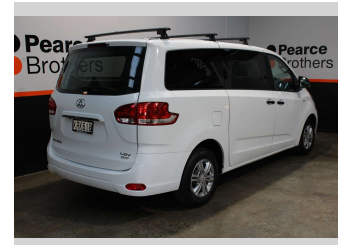

2017 LDV G10 CARGO, NZ NEW, DUAL SLIDING

Purchase Price **\$9,990**
Includes GST, Registration & Licensing

Finance may be available on this vehicle. Ask one of our friendly staff for more information.

Gain peace of mind with Mechanical Breakdown Insurance. **Ask us how.**

Body Style
5 door, People Movers

Odometer
109,375 km

Engine
2000 cc

Fuel Type
Petrol

Transmission
Automatic

Wheels
-

VIN
LSKG4AL19GA422683

Interior
-

Safety

Based on 2025 VSRR rating

Reg No.
KRK610

Ext Colour
White

History
NZ New

Seats
5 seats

CO2 Emissions
☆☆☆☆☆☆
303 grams/km

Energy Economy
☆☆☆☆☆☆
**Annual fuel cost of \$5,100
13L per 100km**