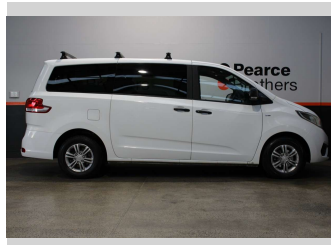

2017 LDV G10 CARGO, NZ NEW, DUAL SLIDING

Purchase Price **\$9,990**
Includes GST, Registration & Licensing

Finance may be available on this vehicle. Ask one of our friendly staff for more information.

Gain peace of mind with Mechanical Breakdown Insurance. **Ask us how.**

Body Style
5 door, People Movers

Odometer
109,375 km

Engine
2000 cc

Fuel Type
Petrol

Transmission
Automatic

Wheels
-

VIN
LSKG4AL19GA422683

Interior
-

Safety

Based on 2025 VSRR rating

Reg No.
KRK610

Ext Colour
White

History
NZ New

Seats
5 seats

CO2 Emissions
☆☆☆☆☆☆
303 grams/km

Energy Economy
☆☆☆☆☆☆
**Annual fuel cost of \$5,100
13L per 100km**