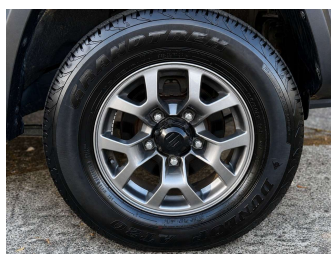

2023 Suzuki Jimny SIERRA, 4X4, OFF ROAD READY!

Purchase Price **\$31,975**
Includes GST, Registration & Licensing

Finance may be available on this vehicle. Ask one of our friendly staff for more information.

Gain peace of mind with Mechanical Breakdown Insurance. **Ask us how.**

Top features
None Listed

Body Style
3 door, SUV

Odometer
14,956 km

Engine
1462 cc, In-Line

Fuel Type
Petrol

Transmission
Automatic, 4WD