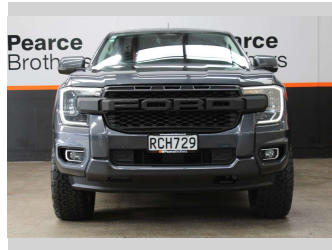

2022 Ford Ranger XLT 4WD CANOPY

Purchase Price **\$42,990**
Includes GST, Registration & Licensing

Finance may be available on this vehicle. Ask one of our friendly staff for more information.

Gain peace of mind with Mechanical Breakdown Insurance. **Ask us how.**

Body Style
4 door, Ute

Odometer
98,047 km

Engine
1996 cc, Diesel

Fuel Type
Diesel

Transmission
Automatic

Wheels
-

VIN
MPBCMFF60NX41XXXX

Interior
-