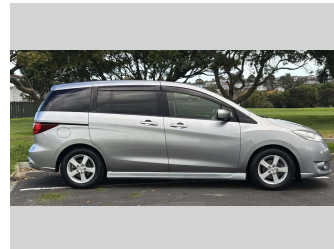

2012 Nissan LAFESTA 7 SEATER

Purchase Price **\$8,975**
Includes GST, Registration & Licensing

Finance may be available on this vehicle. Ask one of our friendly staff for more information.

Gain peace of mind with Mechanical Breakdown Insurance. **Ask us how.**

Top features

None Listed

Body Style
5 door, People Movers

Odometer
87,971 km

Engine
1998 cc, In-Line

Fuel Type
Petrol

Transmission
Automatic

Wheels
-