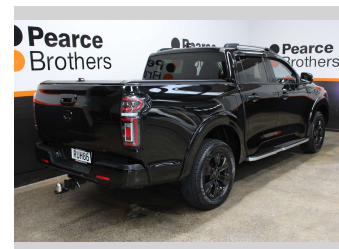

# 2022 GWM CANNON 4X4, BLACKED OUT, LOW KMS

**Purchase Price** **\$28,990**  
Includes GST, Registration & Licensing

Finance may be available on this vehicle. Ask one of our friendly staff for more information.

**Body Style**  
4 door, Ute

**Odometer**  
42,849 km

**Engine**  
1996 cc, Diesel

**Fuel Type**  
Diesel

**Transmission**  
Automatic

**Wheels**  
-

**VIN**  
LGWDCF195NJ621350

**Interior**  
-