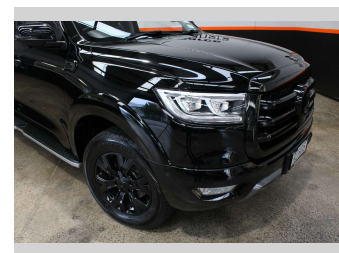

# 2022 GWM CANNON 4X4, BLACKED OUT, LOW KMS

**Purchase Price** **\$28,990**  
Includes GST, Registration & Licensing

Finance may be available on this vehicle. Ask one of our friendly staff for more information.