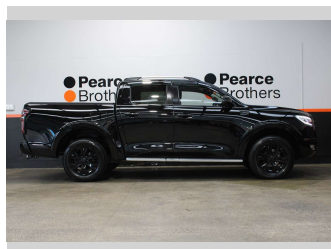

# 2022 GWM CANNON 4X4, BLACKED OUT, LOW KMS

**Purchase Price** **\$28,990**  
Includes GST, Registration & Licensing

Finance may be available on this vehicle. Ask one of our friendly staff for more information.

**Body Style**  
4 door, Ute

**Odometer**  
42,849 km

**Engine**  
1996 cc, Diesel

**Fuel Type**  
Diesel

**Transmission**  
Automatic

**Wheels**  
-

**VIN**  
LGWDCF195NJ621350

**Interior**  
-