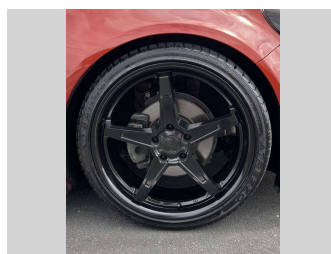

# 2015 Holden Commodore VF SV6 LOWERED ON 20"S

**Purchase Price** **\$19,975**  
Includes GST, Registration & Licensing

Finance may be available on this vehicle. Ask one of our friendly staff for more information.