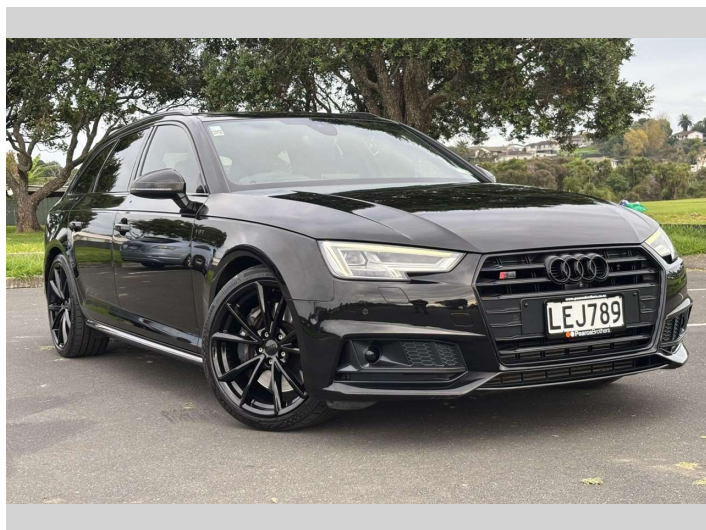

2017 Audi S4 3.0 TWIN SCROLL TURBO QUATTRO

Purchase Price **\$35,975**
Includes GST, Registration & Licensing

Finance may be available on this vehicle. Ask one of our friendly staff for more information.

Gain peace of mind with Mechanical Breakdown Insurance. **Ask us how.**

Top features
None Listed

Body Style
5 door, Station Wagon

Odometer
81,539 km

Engine
2995 cc, In-Line

Fuel Type
Petrol

Transmission
Automatic, 4WD