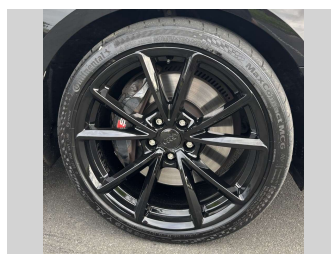

2017 Audi S4 3.0 TWIN SCROLL TURBO QUATTRO

Purchase Price **$35,975**
Includes GST, Registration & Licensing

Finance may be available on this vehicle. Ask one of our friendly staff for more information.

Gain peace of mind with Mechanical Breakdown Insurance. **Ask us how.**

Top features
None Listed

Body Style
5 door, Station Wagon

Odometer
81,539 km

Engine
2995 cc, In-Line

Fuel Type
Petrol

Transmission
Automatic, 4WD

Wheels
-

VIN
WAUZZZF47HA115516

Interior
Black

Safety

Based on 2025 VSRR rating

Reg No.
LEJ789

Ext Colour
Black

History
NZ New, 7 owners

Seats
5 seats, Leather

CO2 Emissions
★★★★☆☆
200 grams/km

Energy Economy
★★★★☆☆

**Annual fuel cost of $3,250
8.3L per 100km**

Cost per year is an estimate based on petrol price of $2.80 per litre and an average distance of 14000 km. Emissions and Energy Economy figures standardised to 3P WLTP.

Stock ID: 40124

Pearce Brothers | Phone 09 2777 335 | Email natalia@pearcebrothers.co.nz
122 Great South Road, Papatoetoe, Auckland 2025, New Zealand
www.pearcebrothers.co.nz

4.70 | 1374 reviews