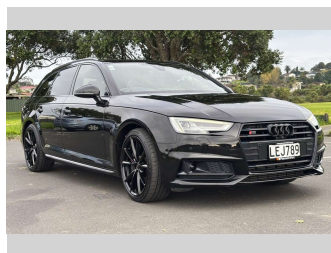

2017 Audi S4 3.0 TWIN SCROLL TURBO QUATTRO

Purchase Price **\$35,975**
Includes GST, Registration & Licensing

Finance may be available on this vehicle. Ask one of our friendly staff for more information.

Gain peace of mind with Mechanical Breakdown Insurance. **Ask us how.**

Top features
None Listed

Body Style
5 door, Station Wagon

Odometer
81,539 km

Engine
2995 cc, In-Line

Fuel Type
Petrol

Transmission
Automatic, 4WD