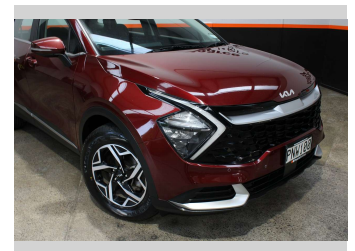

2022 Kia Sportage URBAN LX, 2.0P, NZ NEW

Purchase Price **\$24,990**
Includes GST, Registration & Licensing

Finance may be available on this vehicle. Ask one of our friendly staff for more information.

Gain peace of mind with Mechanical Breakdown Insurance. **Ask us how.**

Body Style
5 door, RV/SUV

Odometer
99,878 km

Engine
1999 cc

Fuel Type
Petrol

Transmission
Automatic

Wheels
-

VIN
KNAPU81DMN7088898

Interior
-