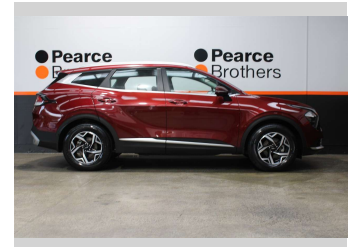

2022 Kia Sportage URBAN LX, 2.0P, NZ NEW

Purchase Price **\$24,990**
Includes GST, Registration & Licensing

Finance may be available on this vehicle. Ask one of our friendly staff for more information.

Gain peace of mind with Mechanical Breakdown Insurance. **Ask us how.**

Body Style
5 door, RV/SUV

Odometer
99,878 km

Engine
1999 cc

Fuel Type
Petrol

Transmission
Automatic

Wheels
-

VIN
KNAPU81DMN7088898

Interior
-