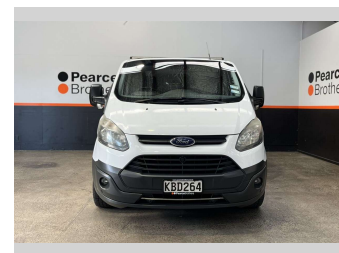

# 2016 Ford transit SWB, LOW ROOF, NZ NEW,

**Purchase Price** **\$15,990**  
Includes GST, Registration & Licensing

Finance may be available on this vehicle. Ask one of our friendly staff for more information.

Body Style  
**4 door, Van**

Odometer  
**224,370 km**

Engine  
**1995 cc, Diesel**

Fuel Type  
**Diesel**

Transmission  
**MANUAL**

Wheels  
-

VIN  
**WF0YXXTTGYGC76783**

Interior  
-