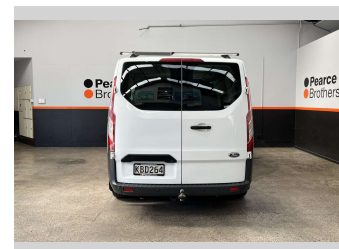

2016 Ford transit SWB, LOW ROOF, NZ NEW,

Purchase Price **\$16,990**
Includes GST, Registration & Licensing

Finance may be available on this vehicle. Ask one of our friendly staff for more information.

Gain peace of mind with Mechanical Breakdown Insurance. **Ask us how.**

Body Style
4 door, Van

Odometer
224,370 km

Engine
1995 cc, Diesel

Fuel Type
Diesel

Transmission
MANUAL

Wheels
-

VIN
WF0YXTTGYGC76783

Interior
-