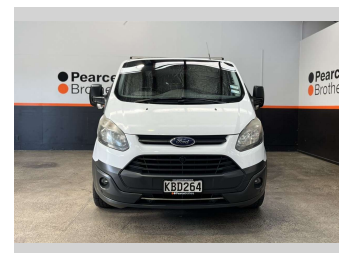

2016 Ford transit SWB, LOW ROOF, NZ NEW,

Purchase Price **\$16,990**
Includes GST, Registration & Licensing

Finance may be available on this vehicle. Ask one of our friendly staff for more information.

Gain peace of mind with Mechanical Breakdown Insurance. **Ask us how.**

Body Style
4 door, Van

Odometer
224,370 km

Engine
1995 cc, Diesel

Fuel Type
Diesel

Transmission
MANUAL

Wheels
-

VIN
WF0YXTTGYGC76783

Interior
-

Safety

Based on 2025 UCSR rating for 13-23 models

Reg No.
KBD264

Ext Colour
White

History
NZ New

Seats
3 seats

CO2 Emissions
★★★★☆
203 grams/km

Energy Economy
★★☆☆☆
Annual fuel cost of \$3,280
7.9L per 100km