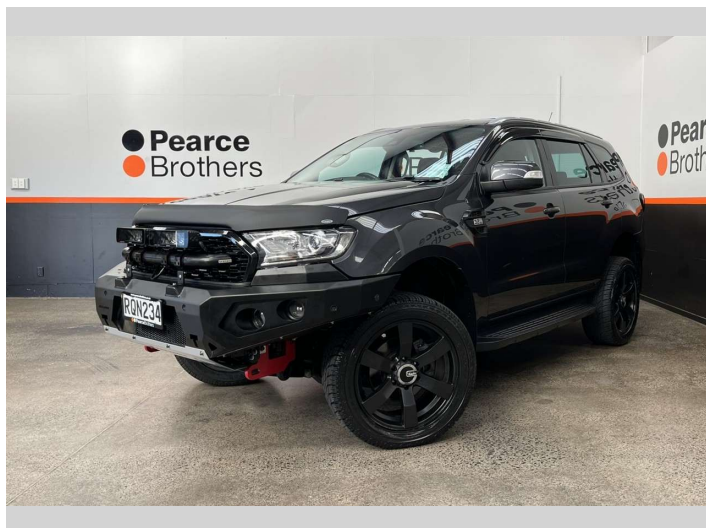

# 2016 Ford Everest TREND, 4X4, LIFTED BEAST, 7

Purchase Price **\$32,990**  
Includes GST, Registration & Licensing

Finance may be available on this vehicle. Ask one of our friendly staff for more information.

Body Style  
**4 door, RV/SUV**

Odometer  
**140,320 km**

Engine  
**3198 cc, Diesel**

Fuel Type  
**Diesel**

Transmission  
**Automatic**

Wheels  
-

VIN  
**MNAAXXMAWAGE6XXXX**

Interior  
-