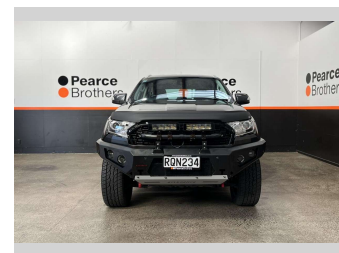

# 2016 Ford Everest TREND, 4X4, LIFTED BEAST, 7

Purchase Price **\$32,990**  
Includes GST, Registration & Licensing

Finance may be available on this vehicle. Ask one of our friendly staff for more information.

Body Style  
**4 door, RV/SUV**

Odometer  
**140,320 km**

Engine  
**3198 cc, Diesel**

Fuel Type  
**Diesel**

Transmission  
**Automatic**

Wheels  
-

VIN  
**MNAAXXMAWAGE6XXXX**

Interior  
-