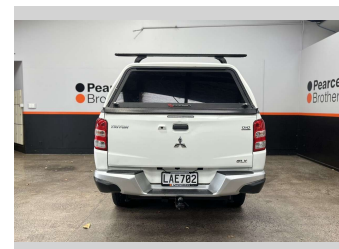

# 2017 Mitsubishi Triton GLX, 4X4, CANOPY, ROOF

**Purchase Price** **\$21,990**  
Includes GST, Registration & Licensing

Finance may be available on this vehicle. Ask one of our friendly staff for more information.

Body Style  
**4 door, Ute**

Odometer  
**223,239 km**

Engine  
**2442 cc, Diesel**

Fuel Type  
**Diesel**

Transmission  
**Automatic**

Wheels  
-

VIN  
**MMAJYKL10HH023496**

Interior  
-