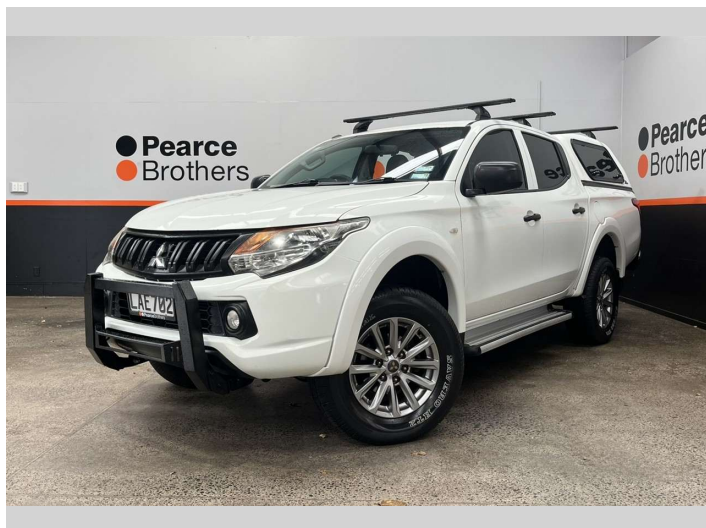

# 2017 Mitsubishi Triton GLX, 4X4, CANOPY, ROOF

**Purchase Price** **\$21,990**  
Includes GST, Registration & Licensing

Finance may be available on this vehicle. Ask one of our friendly staff for more information.

Body Style  
**4 door, Ute**

Odometer  
**223,239 km**

Engine  
**2442 cc, Diesel**

Fuel Type  
**Diesel**

Transmission  
**Automatic**

Wheels  
-

VIN  
**MMAJYKL10HH023496**

Interior  
-