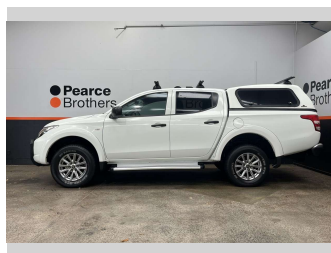

# 2017 Mitsubishi Triton GLX, 4X4, CANOPY, ROOF

**Purchase Price** **\$21,990**  
Includes GST, Registration & Licensing

Finance may be available on this vehicle. Ask one of our friendly staff for more information.

Body Style  
**4 door, Ute**

Odometer  
**223,239 km**

Engine  
**2442 cc, Diesel**

Fuel Type  
**Diesel**

Transmission  
**Automatic**

Wheels  
-

VIN  
**MMAJYKL10HH023496**

Interior  
-