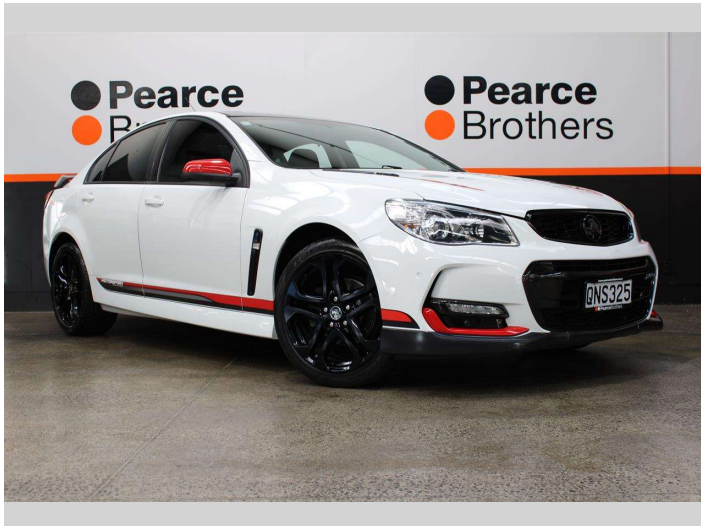

# 2016 Holden COMMODORE VF2 EVOKE, X FORCE

**Purchase Price** **\$18,990**  
Includes GST, Registration & Licensing

Finance may be available on this vehicle. Ask one of our friendly staff for more information.

Body Style  
**4 door, Sedan**

Odometer  
**87,626 km**

Engine  
**2997 cc, Internal Combustion**

Fuel Type  
**Petrol**

Transmission  
**Automatic**

Wheels  
-

VIN  
**6G1FA5E59GL207368**

Interior  
-