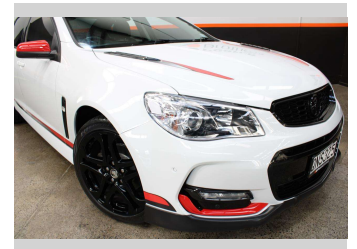

# 2016 Holden COMMODORE VF2 EVOKE, X FORCE

**Purchase Price** **\$18,990**  
Includes GST, Registration & Licensing

Finance may be available on this vehicle. Ask one of our friendly staff for more information.

Body Style  
**4 door, Sedan**

Odometer  
**87,626 km**

Engine  
**2997 cc, Internal Combustion**

Fuel Type  
**Petrol**

Transmission  
**Automatic**

Wheels  
-

VIN  
**6G1FA5E59GL207368**

Interior  
-