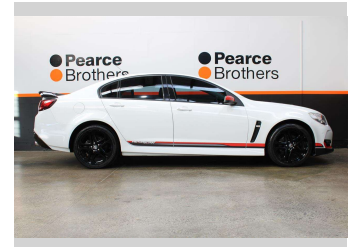

# 2016 Holden COMMODORE VF2 EVOKE, X FORCE

**Purchase Price** **\$18,990**  
Includes GST, Registration & Licensing

Finance may be available on this vehicle. Ask one of our friendly staff for more information.

Body Style  
**4 door, Sedan**

Odometer  
**87,626 km**

Engine  
**2997 cc, Internal Combustion**

Fuel Type  
**Petrol**

Transmission  
**Automatic**

Wheels  
-

VIN  
**6G1FA5E59GL207368**

Interior  
-