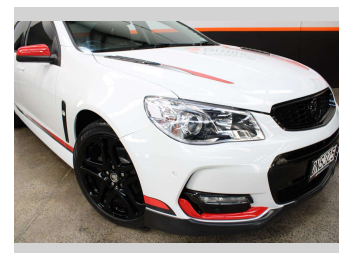

2016 Holden COMMODORE VF2 EVOKE, X FORCE

Purchase Price **\$19,990**
Includes GST, Registration & Licensing

Finance may be available on this vehicle. Ask one of our friendly staff for more information.

Gain peace of mind with Mechanical Breakdown Insurance. **Ask us how.**

Body Style
4 door, Sedan

Odometer
87,626 km

Engine
2997 cc, Internal Combustion

Fuel Type
Petrol

Transmission
Automatic

Wheels
-

VIN
6G1FA5E59GL207368

Interior
-