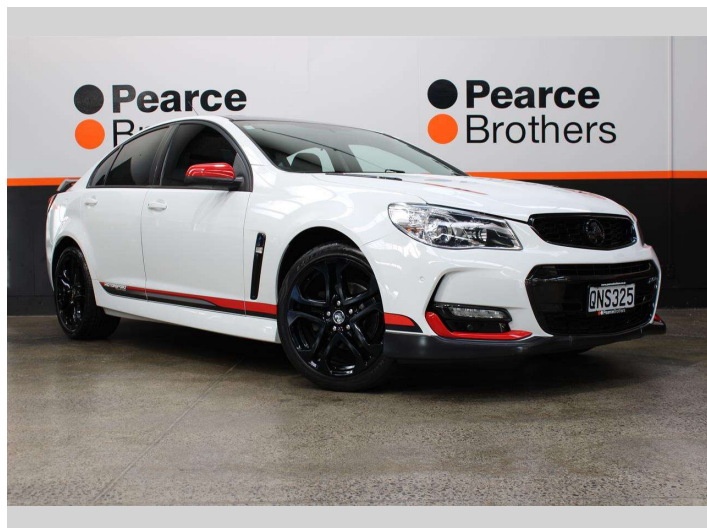

2016 Holden COMMODORE VF2 EVOKE, X FORCE

Purchase Price **\$19,990**
Includes GST, Registration & Licensing

Finance may be available on this vehicle. Ask one of our friendly staff for more information.

Gain peace of mind with Mechanical Breakdown Insurance. **Ask us how.**

Body Style
4 door, Sedan

Odometer
87,626 km

Engine
2997 cc, Internal Combustion

Fuel Type
Petrol

Transmission
Automatic

Wheels
-

VIN
6G1FA5E59GL207368

Interior
-