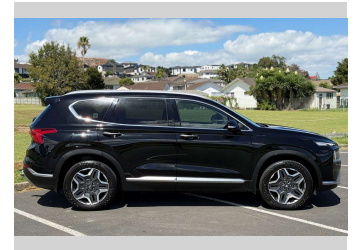

2023 Hyundai SANTA FE TM ELITE HYBRID 7

Purchase Price **\$53,975**
Includes GST, Registration & Licensing

Finance may be available on this vehicle. Ask one of our friendly staff for more information.

Gain peace of mind with Mechanical Breakdown Insurance. **Ask us how.**

Top features

None Listed

Body Style
5 door, SUV

Odometer
28,833 km

Engine
1580 cc, Hybrid

Fuel Type
Electric

Transmission
Automatic, 4WD

Wheels
-

VIN
KMHS6812SPU07764A

Interior
Black

Safety

Based on 2025 VSRR rating

Reg No.
-

Ext Colour
Black

History
NZ New

Seats
7 seats, Leather