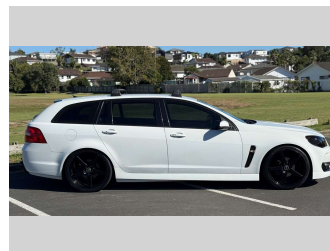

2016 Holden Commodore VF2 SV6 SPORTWAGON

Purchase Price **\$23,975**
Includes GST, Registration & Licensing

Finance may be available on this vehicle. Ask one of our friendly staff for more information.

Gain peace of mind with Mechanical Breakdown Insurance. **Ask us how.**

Top features
None Listed

Body Style
5 door, Station Wagon

Odometer
124,399 km

Engine
3564 cc, In-Line

Fuel Type
Petrol

Transmission
Automatic

Wheels
-

VIN
6G1FB8E39GL22241W

Interior
Black

Safety

Based on 2025 UCSR rating for 13-17 models

Reg No.
JTS754

Ext Colour
white

History
NZ New

Seats
5 seats, Leather/Alcantara

CO2 Emissions
★ ★ ☆ ☆ ☆ ☆
247 grams/km