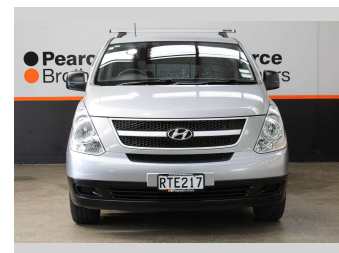

2012 Hyundai Iload 2.5 CRDI NZ NEW ROOF RACKS,

Purchase Price **\$12,990**
Includes GST, Registration & Licensing

Finance may be available on this vehicle. Ask one of our friendly staff for more information.

Body Style
5 door, People Movers

Odometer
142,972 km

Engine
2497 cc, Diesel

Fuel Type
Diesel

Transmission
Automatic

Wheels
-

VIN
KMFWBX7KMCU492922

Interior
-