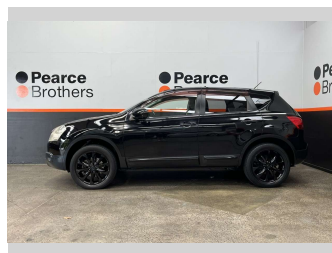

2010 Nissan Dualis 2.0P, BLACKED OUT, MOON

Purchase Price **\$6,990**
Includes GST, Registration & Licensing

Finance may be available on this vehicle. Ask one of our friendly staff for more information.

Body Style
RV/SUV

Odometer
147,483 km

Engine
1997 cc

Fuel Type
Petrol

Transmission
CVT

Wheels
-

VIN
7AT0DH7HX20301041

Interior
-