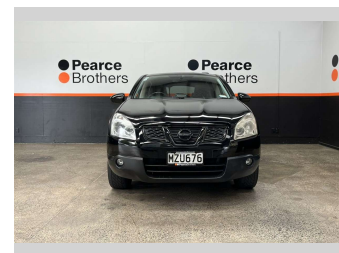

2010 Nissan Dualis 2.0P, BLACKED OUT, MOON

Purchase Price **\$6,990**
Includes GST, Registration & Licensing

Finance may be available on this vehicle. Ask one of our friendly staff for more information.

Body Style
RV/SUV

Odometer
147,483 km

Engine
1997 cc

Fuel Type
Petrol

Transmission
CVT

Wheels
-

VIN
7AT0DH7HX20301041

Interior
-