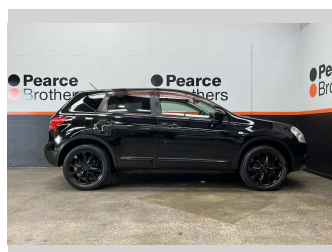

2010 Nissan Dualis 2.0P, BLACKED OUT, MOON

Purchase Price **\$6,990**
Includes GST, Registration & Licensing

Finance may be available on this vehicle. Ask one of our friendly staff for more information.

Body Style
RV/SUV

Odometer
147,483 km

Engine
1997 cc

Fuel Type
Petrol

Transmission
CVT

Wheels
-

VIN
7AT0DH7HX20301041

Interior
-