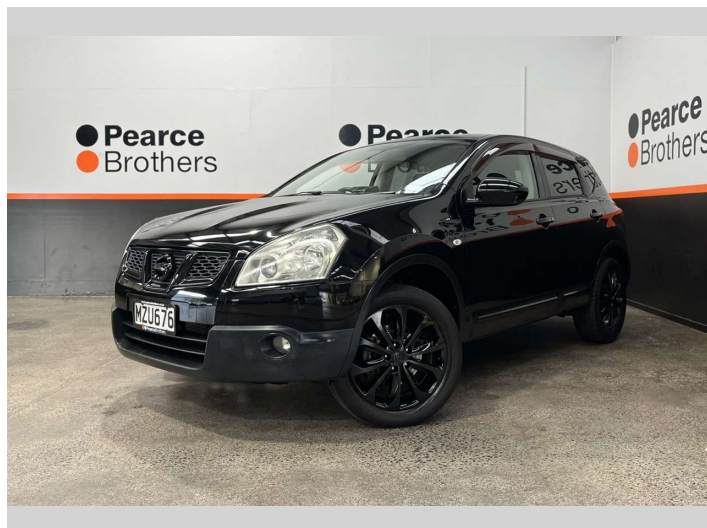

2010 Nissan Dualis 2.0P, BLACKED OUT, MOON

Purchase Price **\$6,990**
Includes GST, Registration & Licensing

Finance may be available on this vehicle. Ask one of our friendly staff for more information.

Body Style
RV/SUV

Odometer
147,483 km

Engine
1997 cc

Fuel Type
Petrol

Transmission
CVT

Wheels
-

VIN
7AT0DH7HX20301041

Interior
-

Safety

Based on 2025 UCSR rating for 07-13 models

Reg No.
MZU676

Ext Colour
Black

History
Ex-Overseas

Seats
5 seats

CO2 Emissions
★★★★☆
204 grams/km

Energy Economy
★★☆☆☆
Annual fuel cost of \$3,330
8.5L per 100km