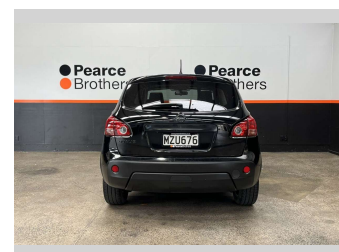

2010 Nissan Dualis 2.0P, BLACKED OUT, MOON

Purchase Price **\$6,990**
Includes GST, Registration & Licensing

Finance may be available on this vehicle. Ask one of our friendly staff for more information.

Body Style
RV/SUV

Odometer
147,483 km

Engine
1997 cc

Fuel Type
Petrol

Transmission
CVT

Wheels
-

VIN
7AT0DH7HX20301041

Interior
-