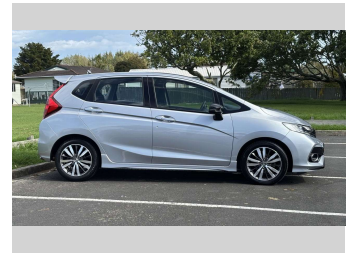

2018 Honda JAZZ RS 1.5 PETROL

Purchase Price **\$16,975**
Includes GST, Registration & Licensing

Finance may be available on this vehicle. Ask one of our friendly staff for more information.

Gain peace of mind with Mechanical Breakdown Insurance. **Ask us how.**

Top features

None Listed

Body Style
5 door, Hatchback

Odometer
35,655 km

Engine
1496 cc, In-Line

Fuel Type
Petrol

Transmission
Auto Tiptronic

Wheels
-