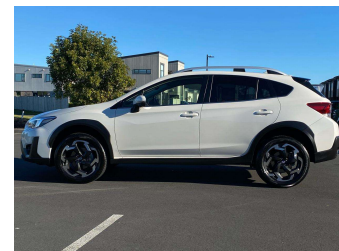

2023 Subaru XV PREMIUM 2.0P/4WD

Pearce Brothers THE EASY WAY TO FINANCE YOUR NEXT CAR.

- SUPER FAST AND COMPETITIVE
- LOW OR NO DEPOSIT AVAILABLE
- USE YOUR TRADE-IN AS A DEPOSIT

WE USE ALL THE MAIN FINANCIERS AND BECAUSE WE'RE BIG THEY LOOK AFTER OUR CUSTOMERS WITH GREAT RATES AND FAST APPROVAL. CALL ONE OF OUR FRIENDLY TEAM NOW OR APPLY ONLINE

Top features

- » 4WD/4x4

Body Style
5 door, Hatchback

Odometer
45,645 km

Engine
2000 cc, In-Line

Fuel Type
Petrol

Transmission
Automatic, 4WD

Wheels
-