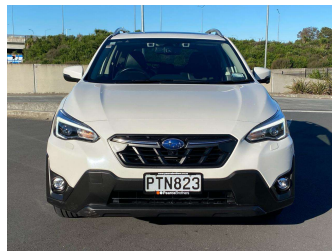

2023 Subaru XV PREMIUM 2.0P/4WD

Pearce Brothers THE EASY WAY TO FINANCE YOUR NEXT CAR.

- SUPER FAST AND COMPETITIVE
- LOW OR NO DEPOSIT AVAILABLE
- USE YOUR TRADE-IN AS A DEPOSIT

WE USE ALL THE MAIN FINANCIERS AND BECAUSE WE'RE BIG THEY LOOK AFTER OUR CUSTOMERS WITH GREAT RATES AND FAST APPROVAL. CALL ONE OF OUR FRIENDLY TEAM NOW OR APPLY ONLINE

Top features

- » 4WD/4x4

Body Style
5 door, Hatchback

Odometer
45,645 km

Engine
2000 cc, In-Line

Fuel Type
Petrol

Transmission
Automatic, 4WD

Wheels
-