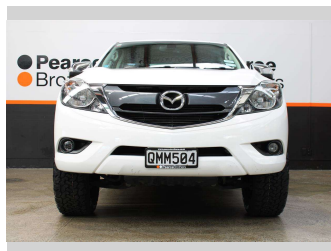

2020 Mazda BT-50 LTD, 20" MAGS, HARD LID

Purchase Price **\$30,990**
Includes GST, Registration & Licensing

Finance may be available on this vehicle. Ask one of our friendly staff for more information.

Gain peace of mind with Mechanical Breakdown Insurance. **Ask us how.**

Body Style
4 door, Ute

Odometer
120,949 km

Engine
3198 cc, Internal Combustion

Fuel Type
Diesel

Transmission
Automatic

Wheels
-

VIN
MM0UR0YG100974009

Interior
-