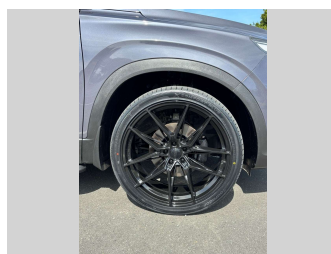

2021 Hyundai SANTA FE TM 2.5 PETROL 4WD NZ

Purchase Price **\$31,975**
Includes GST, Registration & Licensing

Finance may be available on this vehicle. Ask one of our friendly staff for more information.

Gain peace of mind with Mechanical Breakdown Insurance. **Ask us how.**

Top features
None Listed

Body Style
5 door, SUV

Odometer
122,712 km

Engine
2497 cc, In-Line

Fuel Type
Petrol

Transmission
Automatic, 4WD