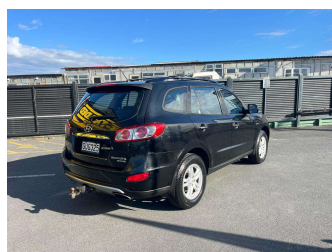

2013 Hyundai Santa Fe 2.2 DIESEL ELITE NZ NEW

Purchase Price **\$10,990**
Includes GST, Registration & Licensing

Finance may be available on this vehicle. Ask one of our friendly staff for more information.

Gain peace of mind with Mechanical Breakdown Insurance. **Ask us how.**

Top features
None Listed

Body Style
SUV / 4x4

Odometer
156,603 km

Engine
2199 cc, Diesel

Fuel Type
Diesel

Transmission
Automatic

Wheels
-