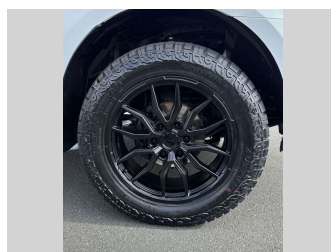

2017 Ford Ranger XL, 4X4, CANOPY

Purchase Price **\$24,975**
Includes GST, Registration & Licensing

Finance may be available on this vehicle. Ask one of our friendly staff for more information.

Gain peace of mind with Mechanical Breakdown Insurance. **Ask us how.**

Top features

None Listed

Body Style
4 door, Ute

Odometer
207,146 km

Engine
3198 cc, In-Line

Fuel Type
Diesel

Transmission
Automatic, 4WD

Wheels
-