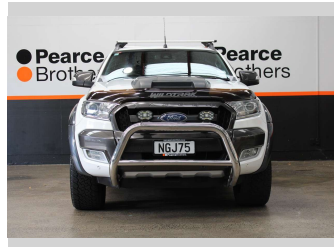

2016 Ford Ranger WILDTRAK 4WD BEAST

Purchase Price

\$29,990

Includes GST, Registration & Licensing

Finance may be available on this vehicle. Ask one of our friendly staff for more information.

Gain peace of mind with Mechanical Breakdown Insurance. **Ask us how.**

Body Style

4 door, Ute

Odometer

190,833 km

Engine

3198 cc, Diesel

Fuel Type

Diesel