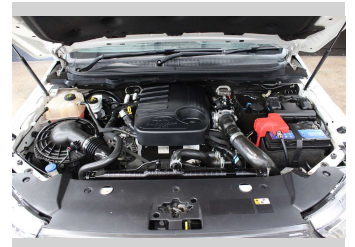

2016 Ford Ranger WILDTRAK 4WD BEAST

Purchase Price

\$29,990

Includes GST, Registration & Licensing

Finance may be available on this vehicle. Ask one of our friendly staff for more information.

Gain peace of mind with Mechanical Breakdown Insurance. **Ask us how.**

Body Style

4 door, Ute

Odometer

190,833 km

Engine

3198 cc, Diesel

Fuel Type

Diesel