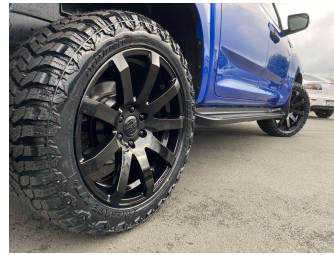

2018 LDV T60 LUXURY 4WD 2.8DT/4WD

Pearce Brothers THE EASY WAY TO FINANCE YOUR NEXT CAR.

- SUPER FAST AND COMPETITIVE
- LOW OR NO DEPOSIT AVAILABLE
- USE YOUR TRADE-IN AS A DEPOSIT

WE USE ALL THE MAIN FINANCIERS AND BECAUSE WE'RE BIG THEY LOOK AFTER OUR CUSTOMERS WITH GREAT RATES AND FAST APPROVAL. CALL ONE OF OUR FRIENDLY TEAM NOW OR APPLY ONLINE

Top features

- » 4WD/4x4

Body Style
4 door, Ute

Odometer
57,446 km

Engine
2800 cc, In-Line

Fuel Type
Diesel

Transmission
Automatic, 4WD

Wheels
-