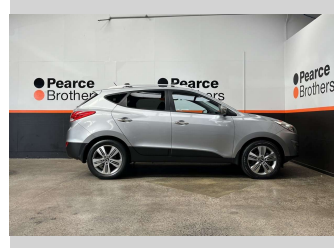

2015 Hyundai iX35 GDI ELITE, 2.0P, LEATHER, NZ

Purchase Price **\$9,990**
Includes GST, Registration & Licensing

Finance may be available on this vehicle. Ask one of our friendly staff for more information.

Body Style
RV/SUV

Odometer
168,521 km

Engine
1998 cc

Fuel Type
Petrol

Transmission
Automatic

Wheels
-

VIN
KMHJU81FMFU104821

Interior
-