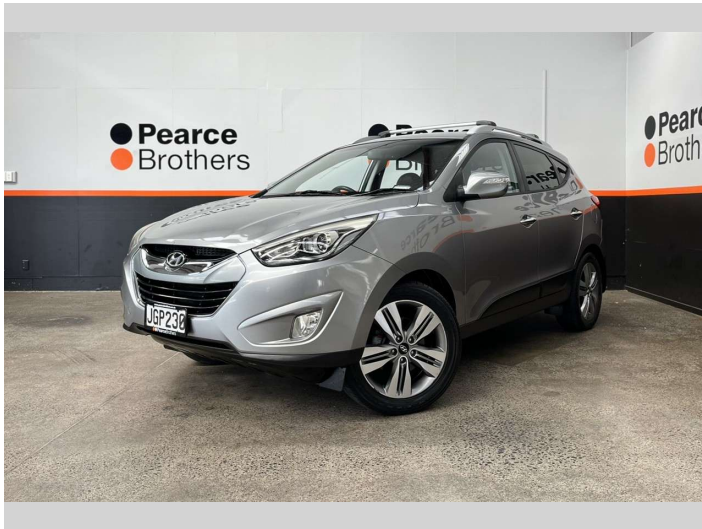

2015 Hyundai iX35 GDI ELITE, 2.0P, LEATHER, NZ

Purchase Price **\$9,990**
Includes GST, Registration & Licensing

Finance may be available on this vehicle. Ask one of our friendly staff for more information.

Body Style
RV/SUV

Odometer
168,521 km

Engine
1998 cc

Fuel Type
Petrol

Transmission
Automatic

Wheels
-

VIN
KMHJU81FMFU104821

Interior
-

Safety

Based on 2025 UCSR rating for 10-15 models

Reg No.
JGP230

Ext Colour
Silver

History
NZ New

Seats
5 seats

CO2 Emissions
★ ★ ★ ☆ ☆ ☆
225 grams/km

Energy Economy
★ ☆ ☆ ☆ ☆ ☆
Annual fuel cost of \$3,680
9.4L per 100km