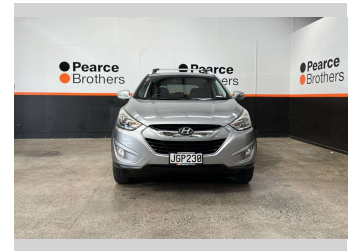

2015 Hyundai iX35 GDI ELITE, 2.0P, LEATHER, NZ

Purchase Price **\$9,990**
Includes GST, Registration & Licensing

Finance may be available on this vehicle. Ask one of our friendly staff for more information.

Body Style
RV/SUV

Odometer
168,521 km

Engine
1998 cc

Fuel Type
Petrol

Transmission
Automatic

Wheels
-

VIN
KMHJU81FMFU104821

Interior
-