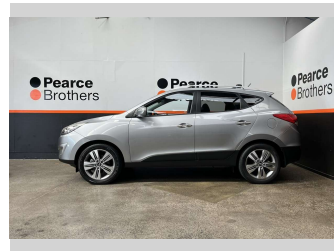

2015 Hyundai iX35 GDI ELITE, 2.0P, LEATHER, NZ

Purchase Price **\$9,990**
Includes GST, Registration & Licensing

Finance may be available on this vehicle. Ask one of our friendly staff for more information.

Body Style
RV/SUV

Odometer
168,521 km

Engine
1998 cc

Fuel Type
Petrol

Transmission
Automatic

Wheels
-

VIN
KMHJU81FMFU104821

Interior
-