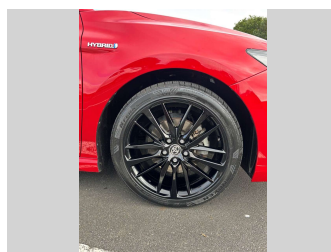

2021 Toyota Camry SX 2.5l Hybrid NZ NEW

Purchase Price **\$29,975**
Includes GST, Registration & Licensing

Finance may be available on this vehicle. Ask one of our friendly staff for more information.

Gain peace of mind with Mechanical Breakdown Insurance. **Ask us how.**

Top features
None Listed

Body Style
4 door, Sedan

Odometer
124,465 km

Engine
2487 cc, Hybrid

Fuel Type
Petrol

Transmission
Automatic

Wheels
-

VIN
JTNBA3HK103007031

Interior
Black

Safety

Based on 2025 UCSR rating for 17-23 models

Reg No.
RSN297

Ext Colour
Red

History
NZ New, 4 owners

Seats
5 seats, Leather

CO2 Emissions
★★★★☆
119 grams/km