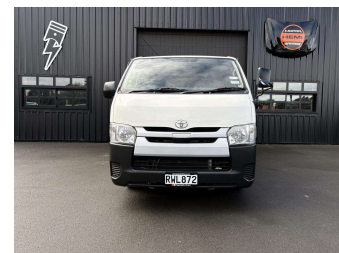

2018 Toyota Hiace 2.8TD AUTO 6 SEATER

Purchase Price **\$27,990**
Includes GST, Registration & Licensing

Finance may be available on this vehicle. Ask one of our friendly staff for more information.

Gain peace of mind with Mechanical Breakdown Insurance. **Ask us how.**

Top features
None Listed

Body Style
Van

Odometer
131,255 km

Engine
2754 cc, Diesel

Fuel Type
Diesel

Transmission
Automatic

Wheels
-

VIN
7AT0H60FX26010759

Interior
-

Safety

Based on 2025 VSRR rating

Reg No.
RWL872

Ext Colour
White

History
Ex-Overseas

Seats
6 seats

CO2 Emissions
★★★☆☆☆
220 grams/km