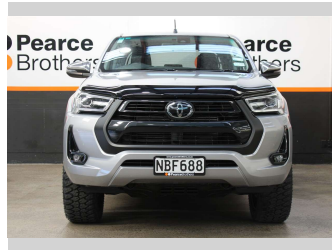

# 2020 Toyota Hilux SR5, 20" MAGS, UTEMASTER

**Purchase Price** **\$39,990**  
Includes GST, Registration & Licensing

Finance may be available on this vehicle. Ask one of our friendly staff for more information.

**Body Style**  
4 door, Ute

**Odometer**  
88,624 km

**Engine**  
2755 cc, Diesel

**Fuel Type**  
Diesel

**Transmission**  
Automatic

**Wheels**  
-

**VIN**  
MR0AA3DD300005582

**Interior**  
-