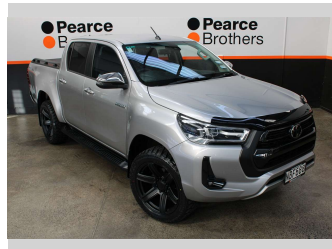

# 2020 Toyota Hilux SR5, 20" MAGS, UTEMASTER

**Purchase Price** **\$39,990**  
Includes GST, Registration & Licensing

Finance may be available on this vehicle. Ask one of our friendly staff for more information.

**Body Style**  
4 door, Ute

**Odometer**  
88,624 km

**Engine**  
2755 cc, Diesel

**Fuel Type**  
Diesel

**Transmission**  
Automatic

**Wheels**  
-

**VIN**  
MR0AA3DD300005582

**Interior**  
-

**Safety**

Based on 2019 ANCAP rating for 19-25 models

**Reg No.**  
NBF688

**Ext Colour**  
Silver

**History**  
NZ New

**Seats**  
5 seats

**CO2 Emissions**  
★★★★☆☆  
227 grams/km

**Energy Economy**  
★★★★☆☆  
Annual fuel cost of \$3,470  
8.6L per 100km