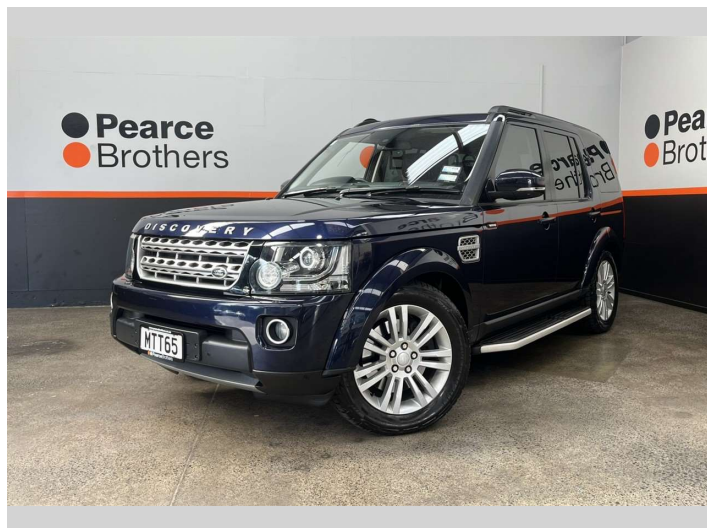

# 2016 Land Rover Discovery 4 SDV6 HSE, NZ NEW,

**Purchase Price** **\$35,990**  
Includes GST, Registration & Licensing

Finance may be available on this vehicle. Ask one of our friendly staff for more information.

Body Style  
**5 door, RV/SUV**

Odometer  
**152,506 km**

Engine  
**2993 cc, Diesel**

Fuel Type  
**Diesel**

Transmission  
**Automatic**

Wheels  
-

VIN  
**SALLAAAF5GA817886**

Interior  
-