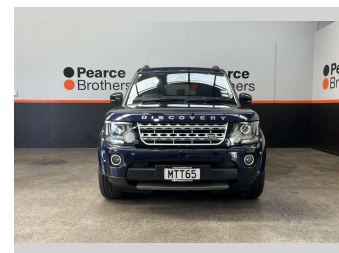

# 2016 Land Rover Discovery 4 SDV6 HSE, NZ NEW,

**Purchase Price** **\$35,990**  
Includes GST, Registration & Licensing

Finance may be available on this vehicle. Ask one of our friendly staff for more information.

Body Style  
**5 door, RV/SUV**

Odometer  
**152,506 km**

Engine  
**2993 cc, Diesel**

Fuel Type  
**Diesel**

Transmission  
**Automatic**

Wheels  
-

VIN  
**SALLAAAF5GA817886**

Interior  
-