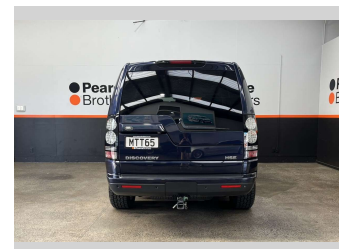

# 2016 Land Rover Discovery 4 SDV6 HSE, NZ NEW,

**Purchase Price** **\$35,990**  
Includes GST, Registration & Licensing

Finance may be available on this vehicle. Ask one of our friendly staff for more information.

Body Style  
**5 door, RV/SUV**

Odometer  
**152,506 km**

Engine  
**2993 cc, Diesel**

Fuel Type  
**Diesel**

Transmission  
**Automatic**

Wheels  
-

VIN  
**SALLAAAF5GA817886**

Interior  
-