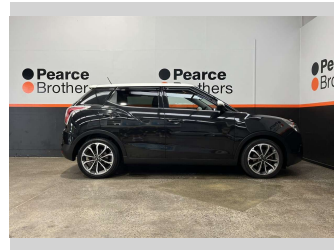

# 2017 Ssangyong Tivoli LTD, 1.6L PETROL, NZ NEW

**Purchase Price** **\$10,990**  
Includes GST, Registration & Licensing

Finance may be available on this vehicle. Ask one of our friendly staff for more information.

Body Style  
**5 door, RV/SUV**

Odometer  
**125,529 km**

Engine  
**1597 cc**

Fuel Type  
**Petrol**

Transmission  
**Automatic**

Wheels  
-

VIN  
**KPT30B1VSGP136270**

Interior  
-