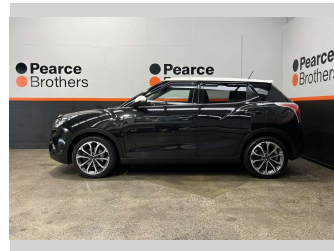

# 2017 Ssangyong Tivoli LTD, 1.6L PETROL, NZ NEW

**Purchase Price** **\$10,990**  
Includes GST, Registration & Licensing

Finance may be available on this vehicle. Ask one of our friendly staff for more information.

Body Style  
**5 door, RV/SUV**

Odometer  
**125,529 km**

Engine  
**1597 cc**

Fuel Type  
**Petrol**

Transmission  
**Automatic**

Wheels  
-

VIN  
**KPT30B1VSGP136270**

Interior  
-