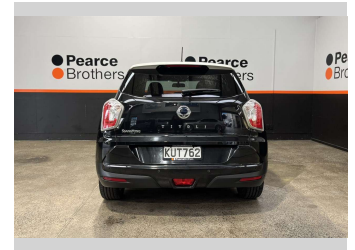

# 2017 Ssangyong Tivoli LTD, 1.6L PETROL, NZ NEW

**Purchase Price** **\$10,990**  
Includes GST, Registration & Licensing

Finance may be available on this vehicle. Ask one of our friendly staff for more information.

Body Style  
**5 door, RV/SUV**

Odometer  
**125,529 km**

Engine  
**1597 cc**

Fuel Type  
**Petrol**

Transmission  
**Automatic**

Wheels  
-

VIN  
**KPT30B1VSGP136270**

Interior  
-

Safety

Based on 2025 VSRR rating

Reg No.  
**KUT762**

Ext Colour  
**Black**

History  
**NZ New**

Seats  
**5 seats**

CO2 Emissions  
**★★★★☆**  
**186 grams/km**

Energy Economy  
**★★☆☆☆☆**