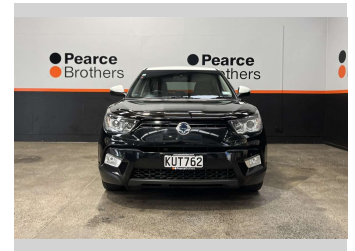

# 2017 Ssangyong Tivoli LTD, 1.6L PETROL, NZ NEW

**Purchase Price** **\$10,990**  
Includes GST, Registration & Licensing

Finance may be available on this vehicle. Ask one of our friendly staff for more information.

Body Style  
**5 door, RV/SUV**

Odometer  
**125,529 km**

Engine  
**1597 cc**

Fuel Type  
**Petrol**

Transmission  
**Automatic**

Wheels  
-

VIN  
**KPT30B1VSGP136270**

Interior  
-