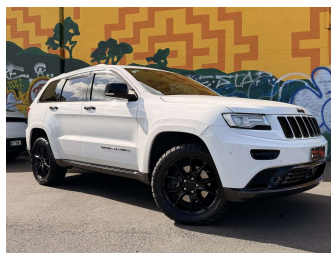

2015 Jeep GRAND CHEROKEE SUMMIT OVERLAND

Purchase Price

\$34,995

Includes GST
Excludes on-road costs of \$375

Finance may be available on this vehicle. Ask one of our friendly staff for more information.

Gain peace of mind with Mechanical Breakdown Insurance. **Ask us how.**

Top features

None Listed

Body Style
5 door, SUV

Odometer
92,515 km

Engine
5650 cc, In-Line

Fuel Type
Petrol

Transmission
Automatic, 4WD

Wheels
-