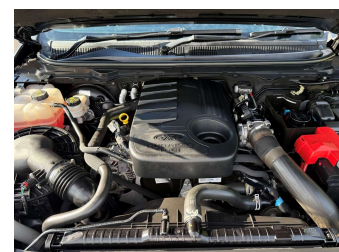

# 2016 Ford Ranger WILDTRAK 4X4 3.2 TURBO DIESEL

Purchase Price **\$35,975**  
Includes GST, Registration & Licensing

Finance may be available on this vehicle. Ask one of our friendly staff for more information.

Gain peace of mind with Mechanical Breakdown Insurance. **Ask us how.**

**Top features**  
None Listed

Body Style  
**4 door, Ute**

Odometer  
**101,575 km**

Engine  
**3198 cc, In-Line**

Fuel Type  
**Diesel**

Seats  
**5 seats, Leather**

CO2 Emissions  
★☆☆☆☆  
**269 grams/km**

Energy Economy  
★☆☆☆☆  
**Annual fuel cost of \$3,950  
10.3L per 100km**

Cost per year is an estimate based on diesel price of \$2.00 per litre and an average distance of 14000 km. Includes Road User Charges (RUC). Emissions and Energy Economy figures standardised to 3P WLTP.