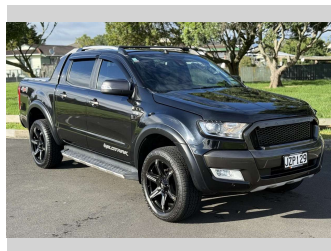

# 2016 Ford Ranger WILDTRAK 4X4 3.2 TURBO DIESEL

Purchase Price **\$35,975**  
Includes GST, Registration & Licensing

Finance may be available on this vehicle. Ask one of our friendly staff for more information.

Gain peace of mind with Mechanical Breakdown Insurance. **Ask us how.**

**Top features**  
None Listed

Body Style  
**4 door, Ute**

Odometer  
**101,575 km**

Engine  
**3198 cc, In-Line**

Fuel Type  
**Diesel**