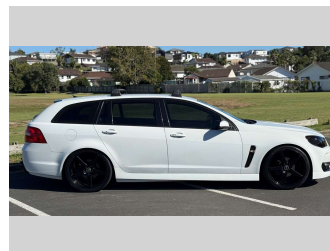

2016 Holden Commodore VF2 SV6 SPORTWAGON

Purchase Price **\$22,975**
Includes GST, Registration & Licensing

Finance may be available on this vehicle. Ask one of our friendly staff for more information.

Gain peace of mind with Mechanical Breakdown Insurance. **Ask us how.**

Top features

None Listed

Body Style
5 door, Station Wagon

Odometer
124,399 km

Engine
3564 cc, In-Line

Fuel Type
Petrol

Transmission
Automatic

Wheels
-