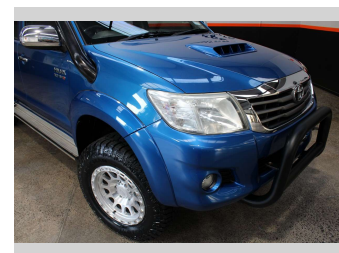

2014 Toyota Hilux SR5 4WD MONSTERED

Purchase Price **\$32,990**
Includes GST, Registration & Licensing

Finance may be available on this vehicle. Ask one of our friendly staff for more information.

Gain peace of mind with Mechanical Breakdown Insurance. **Ask us how.**

Body Style
4 door, Ute

Odometer
181,469 km

Engine
2982 cc, Diesel

Fuel Type
Diesel

Transmission
Automatic

Wheels
-

VIN
MR0FZ29G802558616

Interior
-