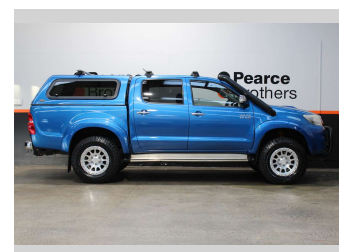

2014 Toyota Hilux SR5 4WD MONSTERED

Purchase Price **\$32,990**
Includes GST, Registration & Licensing

Finance may be available on this vehicle. Ask one of our friendly staff for more information.

Gain peace of mind with Mechanical Breakdown Insurance. **Ask us how.**

Body Style
4 door, Ute

Odometer
181,469 km

Engine
2982 cc, Diesel

Fuel Type
Diesel

Transmission
Automatic

Wheels
-

VIN
MR0FZ29G802558616

Interior
-