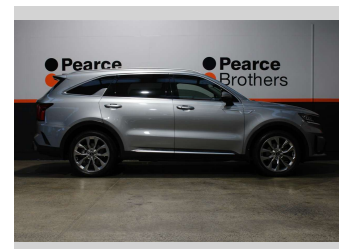

2020 Kia Sorento DELUXE, 2.2D, 4X4, 7 SEATER,

Purchase Price **\$26,990**
Includes GST, Registration & Licensing

Finance may be available on this vehicle. Ask one of our friendly staff for more information.

Body Style
5 door, RV/SUV

Odometer
198,784 km

Engine
2151 cc, Diesel

Fuel Type
Diesel

Transmission
Automatic

Wheels
-

VIN
KNARH81BWM503ZZZ

Interior
-