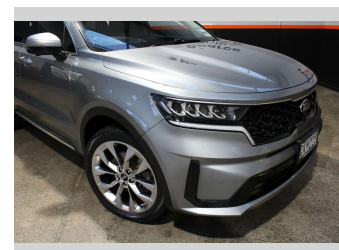

2020 Kia Sorento DELUXE, 2.2D, 4X4, 7 SEATER,

Purchase Price **\$26,990**
Includes GST, Registration & Licensing

Finance may be available on this vehicle. Ask one of our friendly staff for more information.

Body Style
5 door, RV/SUV

Odometer
198,784 km

Engine
2151 cc, Diesel

Fuel Type
Diesel

Transmission
Automatic

Wheels
-

VIN
KNARH81BWM503ZZZ

Interior
-

Safety

Based on 2020 ANCAP rating for 20+ models

Reg No.
QKM228

Ext Colour
Grey

History
NZ New

Seats
7 seats

CO2 Emissions
★★★★☆
186 grams/km

Energy Economy
★★☆☆☆