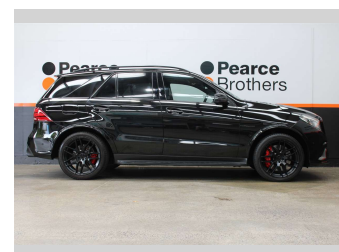

2017 Mercedes-Benz GLE 63 S AMG 5.5P V8 BI-

Purchase Price **\$42,990**
Includes GST, Registration & Licensing

Finance may be available on this vehicle. Ask one of our friendly staff for more information.

Body Style
RV/SUV

Odometer
144,298 km

Engine
5460 cc, Diesel

Fuel Type
Petrol

Transmission
Automatic

Wheels
-

VIN
WDC1660752A843519

Interior
-

Safety
-

Reg No.
PDL675

Ext Colour
Black

History
Ex-Overseas

Seats
5 seats

CO2 Emissions
-

Energy Economy
-

Stock ID: 31801