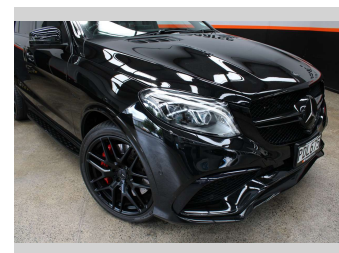

2017 Mercedes-Benz GLE 63 S AMG 5.5P V8 BI-

Purchase Price **\$42,990**
Includes GST, Registration & Licensing

Finance may be available on this vehicle. Ask one of our friendly staff for more information.

Body Style
RV/SUV

Odometer
144,298 km

Engine
5460 cc, Diesel

Fuel Type
Petrol

Transmission
Automatic

Wheels
-

VIN
WDC1660752A843519

Interior
-