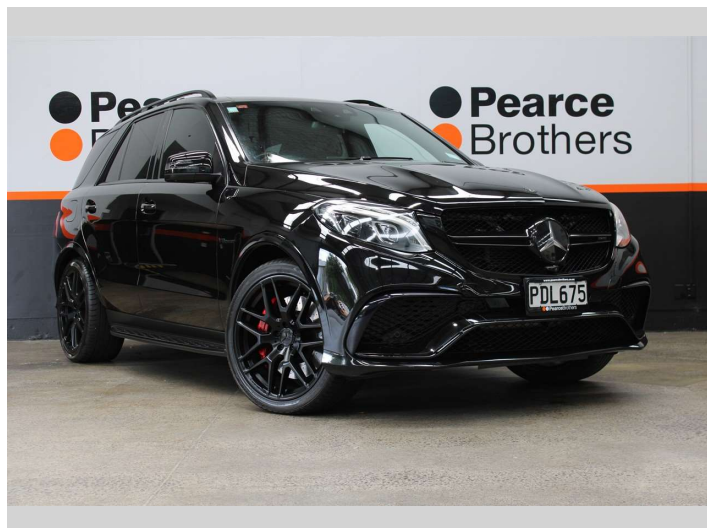

2017 Mercedes-Benz GLE 63 S AMG 5.5P V8 BI-

Purchase Price **\$42,990**
Includes GST, Registration & Licensing

Finance may be available on this vehicle. Ask one of our friendly staff for more information.

Body Style
RV/SUV

Odometer
144,298 km

Engine
5460 cc, Diesel

Fuel Type
Petrol

Transmission
Automatic

Wheels
-

VIN
WDC1660752A843519

Interior
-

Safety
-

Reg No.
PDL675

Ext Colour
Black

History
Ex-Overseas

Seats
5 seats

CO2 Emissions
-

Energy Economy
-

Stock ID: 31801