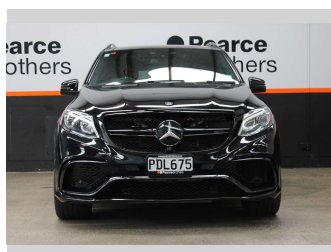

2017 Mercedes-Benz GLE 63 S AMG 5.5P V8 BI-

Purchase Price **\$42,990**
Includes GST, Registration & Licensing

Finance may be available on this vehicle. Ask one of our friendly staff for more information.

Body Style
RV/SUV

Odometer
144,298 km

Engine
5460 cc, Diesel

Fuel Type
Petrol

Transmission
Automatic

Wheels
-

VIN
WDC1660752A843519

Interior
-