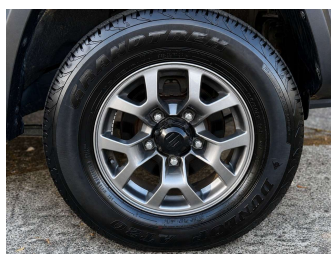

2023 Suzuki Jimny SIERRA, 4X4, OFF ROAD READY!

Purchase Price **\$31,975**
Includes GST, Registration & Licensing

Finance may be available on this vehicle. Ask one of our friendly staff for more information.

Gain peace of mind with Mechanical Breakdown Insurance. **Ask us how.**

Top features

None Listed

Body Style
3 door, SUV

Odometer
14,956 km

Engine
1462 cc, In-Line

Fuel Type
Petrol

Transmission
Automatic, 4WD